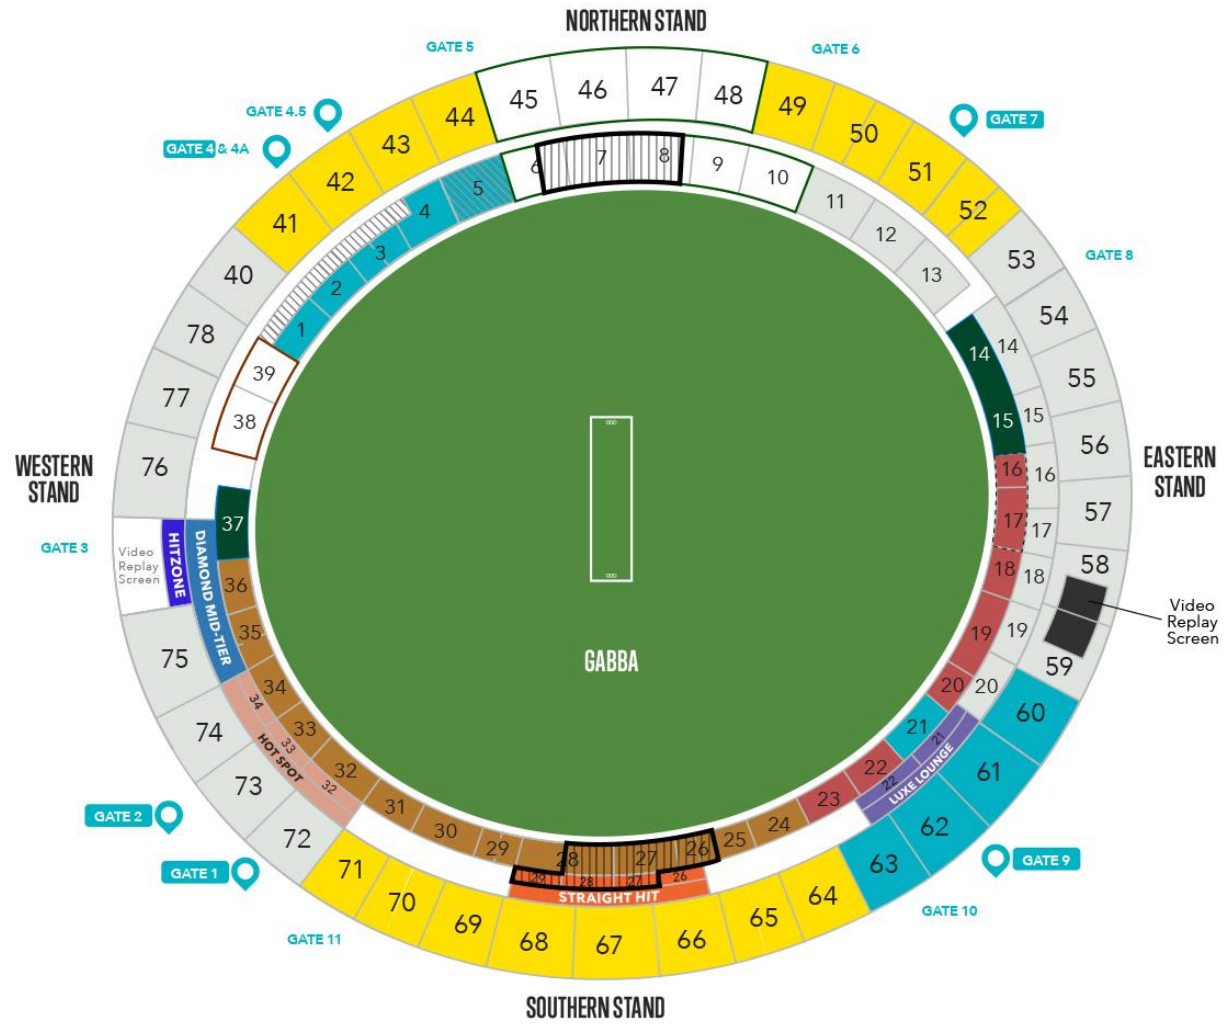

PREMIUM SEATING OPTIONS

- LUXE LOUNGE
- HOT SPOT
- DIAMOND MID-TIER
- STRAIGHT HIT
- HITZONE

PUBLIC SEATING OPTIONS

- GOLD
- SILVER
- BRONZE
- GENERAL RESERVED
- HEAT MEMBERS
- UNLICENSED / DRY AREA
- QCC
- BCG MEMBERS
- ACTIVATION
- SIGHTSCREENS
- BOX OFFICE